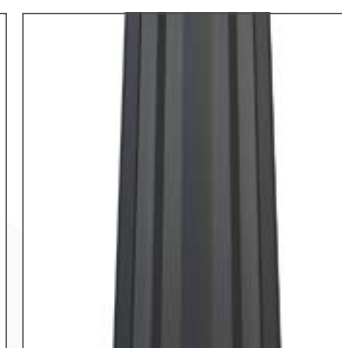

CityQuartz, mât décoratif en acier inspiré des colonnes doriques de l'architecture grecque ancienne. Produit intemporel aussi bien adapté aux milieux historiques que contemporains.

Spécifications...

Cityquartz est une gamme de produits cylindro-coniques en Acier S350 d'une conicité de 11,7mm/m, sans soudure visible. Cityquartz dispose de 16 cannelures réalisées par laminage à froid. De par sa section cannelée, Cityquartz offre une véritable protection contre l'affichage sauvage dans nos villes. Cette gamme propose un large panel de combinaisons de 3,5m à 9m avec la possibilité de générer des ensembles des plus séduisants. La partie basse de Cityquartz est lisse, facilitant ainsi la pose et la finition du sol.

Finitions...

Cityquartz peut revêtir une multitude de teintes appliquées par Thermolaquage. (cf. *La touche finale...*). La porte est équipée en standard d'un câble antivol. Conforme à la norme En40, marquage CE.

m	mm	mm	mm	mm	mm	mm	mm	mm	mm	mm/m
3,5	95	129	400	80		65 x 75	271	200	16/ M14 x 300	
4		134		90		70 x 70				
5	89	147	500	92	500	80 x 90	421			11,7
7		171		110		100 x 90		300	20/ M18 x 400	
9		189	600	125		120 x 130		400		

* Sommet avec 1 rangée de 4 taraudages M8 sur 3,5m/4m.
* Sommet avec 2 rangées de taraudages M8 sur 5m/7m/9m.

* Top with 1 series of 4 screws M8 on 3,5m/4m.
* Top with 2 series of 4 screws M8 on 5m/7m/9m.

CityQuartz is inspired by the doric columns used in the Greek architecture. A timeless product suitable for both nostalgic and contemporary lighting.

Specifications...