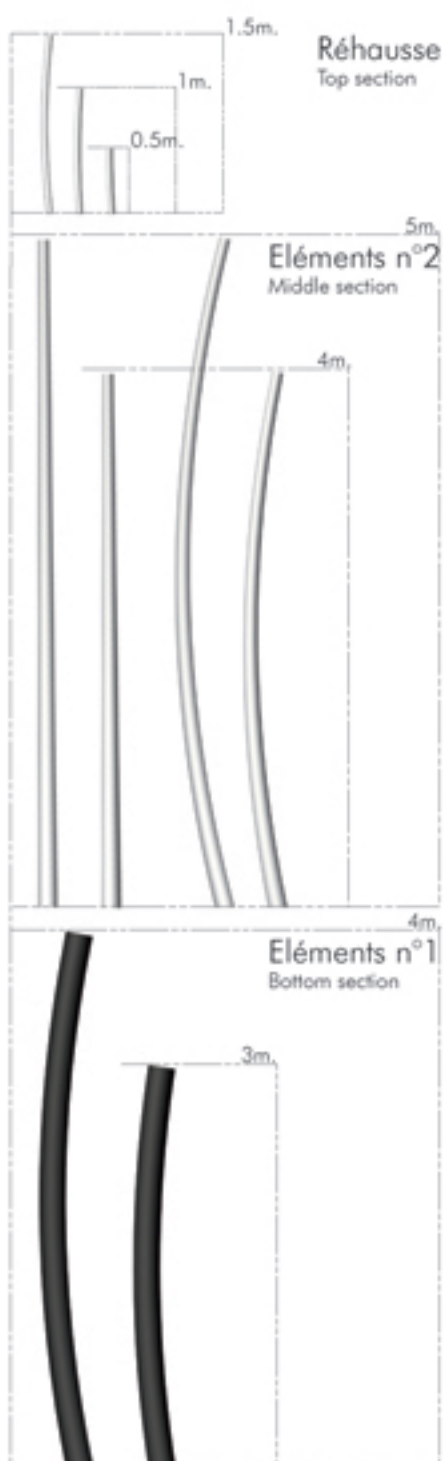

IDYLINE, c'est un choix incomparable de combinaisons. A partir d'éléments modulaires et modulables, le concepteur, le maître d'oeuvre peut créer à souhait des produits spéciaux "standards".

IDYLINE proposes a wide range of product.

Thanks to modular and flexible elements, the Designer, the Project manager can create their own special "standard" products.

3

Combinaisons.

9 éléments. Σ 489 possibilités.

0°

5°

10°