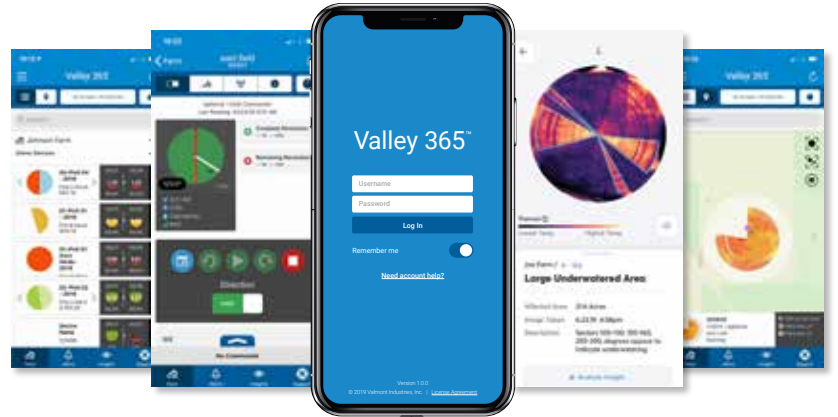

Trusted AgSense® monitor and control technology forms the foundation of Valley 365, our single sign-on platform for total connected crop management. Learn more at valleyirrigation.com/365.

The features you want. The quality you expect:

- End gun control
- Advanced step programming
- Stop-in-slot programming
- Configurable touchscreen
- Intuitive diagnostics
- Panel history log
- Pressure and voltage readings
- All control functions

A consistent interface and access to real-time data is available across all of your devices from anywhere in the world.

Valley® pioneered the center pivot industry in 1954. Since then, we've led the way with advanced technology built into reliable products. We listen to your needs and continue to offer industry-leading solutions like these:

Valley ICON Model	Display	ICON Link*	Features
  Valley ICON10	10-inch Color Touchscreen	✓	• Intuitive user interface • Valley 365 built in* • Variable rate irrigation (VRI) capable • Cable theft monitoring* • Patented Valley Cruise Control™ • Support for standard linear (non-swing and towable) available with a firmware upgrade**
  Valley ICON5	Five-inch Color Touchscreen + Soft-Touch Buttons	✓	• Intuitive user interface • Soft-touch buttons for feature selection and navigation • Valley 365 built in* • Variable rate irrigation (VRI) capable • Cable theft monitoring* • Patented Valley Cruise Control
  Valley ICON1	Full Touchscreen Control with Remote Device	✓	• Wireless display through tablet or smartphone • Valley 365 built in* • ICON app available on the App Store and Google Play • Cable theft monitoring* • Patented Valley Cruise Control

* Additional hardware or subscription required
** VRI Speed Control is not available on standard linear