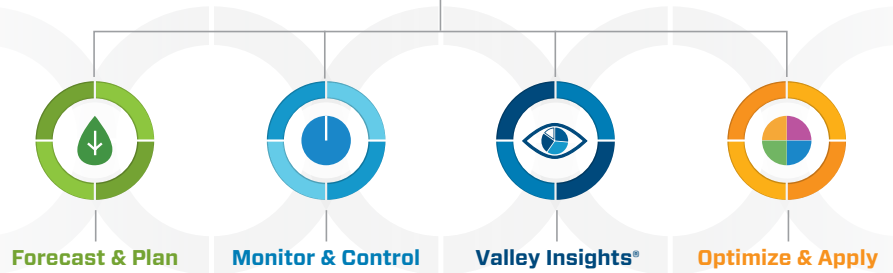

Trusted AgSense® monitor and control technology forms the foundation of Valley 365, our single sign-on platform for total connected crop management. Learn more at valleyirrigation.com/365.

The features you want. The quality you expect:

- End gun control
- Advanced step programming
- Stop-in-slot programming
- Configurable touchscreen
- Intuitive diagnostics
- Panel history log
- Pressure and voltage readings
- All control functions

A consistent interface and access to real-time data is available across all of your devices from anywhere in the world.

Valley® pioneered the center pivot industry in 1954. Since then, we've led the way with advanced technology built into reliable products. We listen to your needs and continue to offer industry-leading solutions like these:

Valley ICON Model	Display	ICON Link*	Features
  Valley ICON10	10-inch Color Touchscreen	✓	• Intuitive user interface • Valley 365 built in* • Variable rate irrigation (VRI) capable • Cable theft monitoring* • Patented Valley Cruise Control™ • Support for standard linear (non-swing and towable) available with a firmware upgrade**
  Valley ICON5	Five-inch Color Touchscreen + Soft-Touch Buttons	✓	• Intuitive user interface • Soft-touch buttons for feature selection and navigation • Valley 365 built in* • Variable rate irrigation (VRI) capable • Cable theft monitoring* • Patented Valley Cruise Control
  Valley ICON1	Full Touchscreen Control with Remote Device	✓	• Wireless display through tablet or smartphone • Valley 365 built in* • ICON app available on the App Store and Google Play • Cable theft monitoring* • Patented Valley Cruise Control

* Additional hardware or subscription required
** VRI Speed Control is not available on standard linear