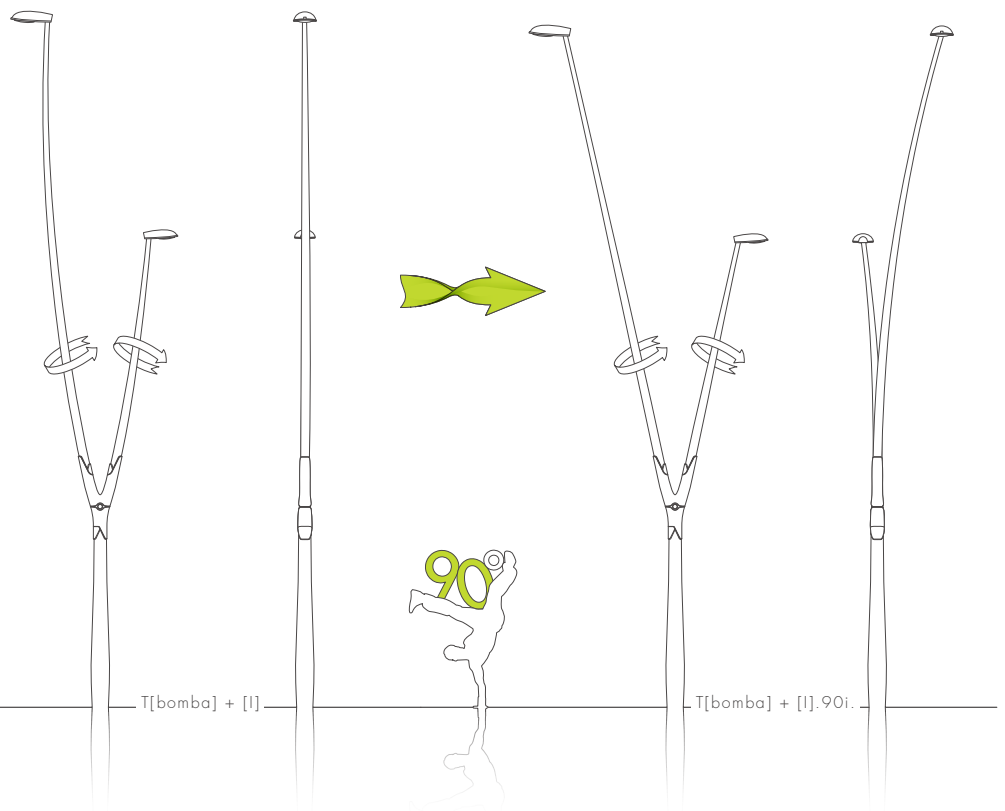

Sillem.....Nature Inspiration

Le «Noeud», coeur du concept de la gamme Sillem, lui confère une modularité naturellement urbaine.

Créez votre composition personnalisée «standard»...

The «Knot», the heart of the Sillem range, provides it with naturally urban modularity.

Create your «standard» customized combination...