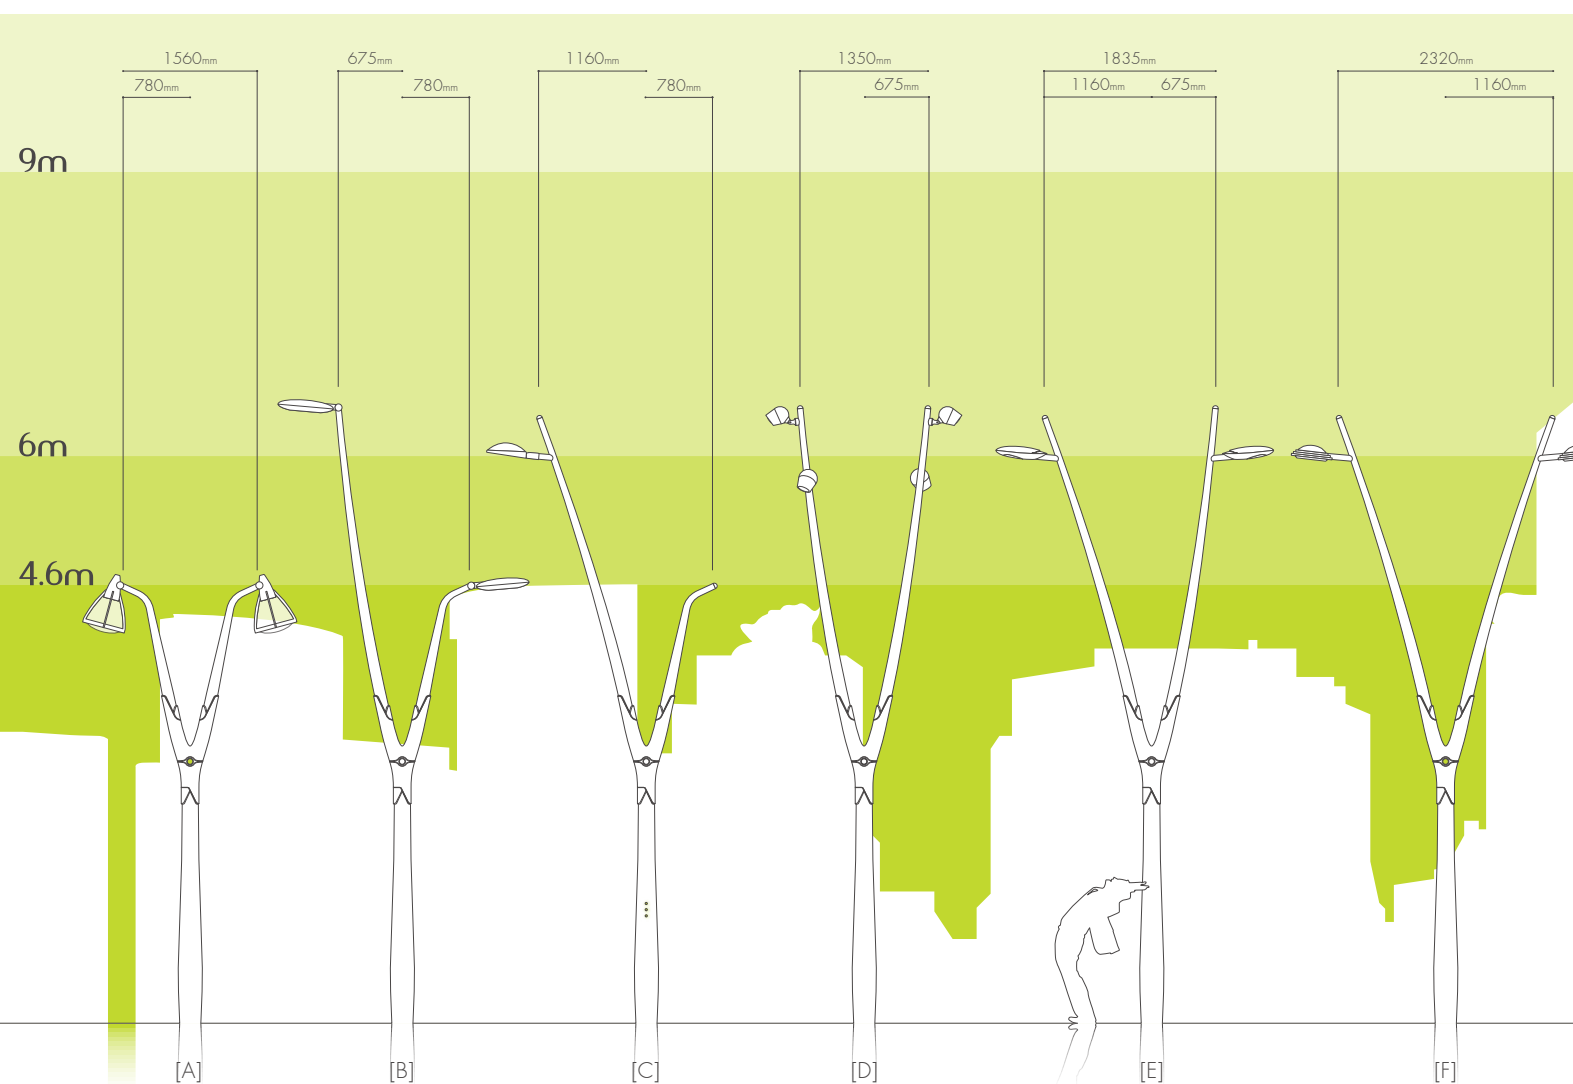

Compositions...

	3	Branches Aluminium cylindro-coniques cintrées.
+	1	Noeud en fonderie d'Aluminium.
+	1	Tronc Aluminium fluo-formé.

= **15 Configurations standards.**

Spécifications...

La gamme Sillem en Aluminium fluo-formé 6060T5 propose un vaste panel de combinaisons de 4,6m à 9,5m.

Finitions...

(cf. La touche finale...)

Sillem peut revêtir une multitude de teintes Thermolaquées, ainsi qu'un grand nombre de finitions Anodisées et Spectrocolorées.

Options...

Ô'light. iLed. Rotule PAPL. Charnières Alto & Soprano.

When **mastered conception** meets lighting of your urban spaces...

Concept...

As a modular Tree in **Aluminium**, 100% recyclable, Sillem provide natural flexibility enabling it to respond to all urban lighting projects.

Combinations...

	3	Round-conical bended Aluminium Branches.
+	1	Cast-Aluminium Knot.
+	1	Fluo-shaped Aluminium Trunk.

= **15 standard Combinations.**

Specifications...

The Sillem range in 6060T5 Aluminium fluo-shaped offers a wide variety of combinations from 4,6m to 9,5m.

Finishes...

(cf. La touche finale...)

Sillem can dress a multitude of powder-coated shades but also a large number of Anodic oxidation & Spectrocoloration.

Options...

Ô'light. iLed. Ball pivot PAPL. Alto & Soprano Hinges.