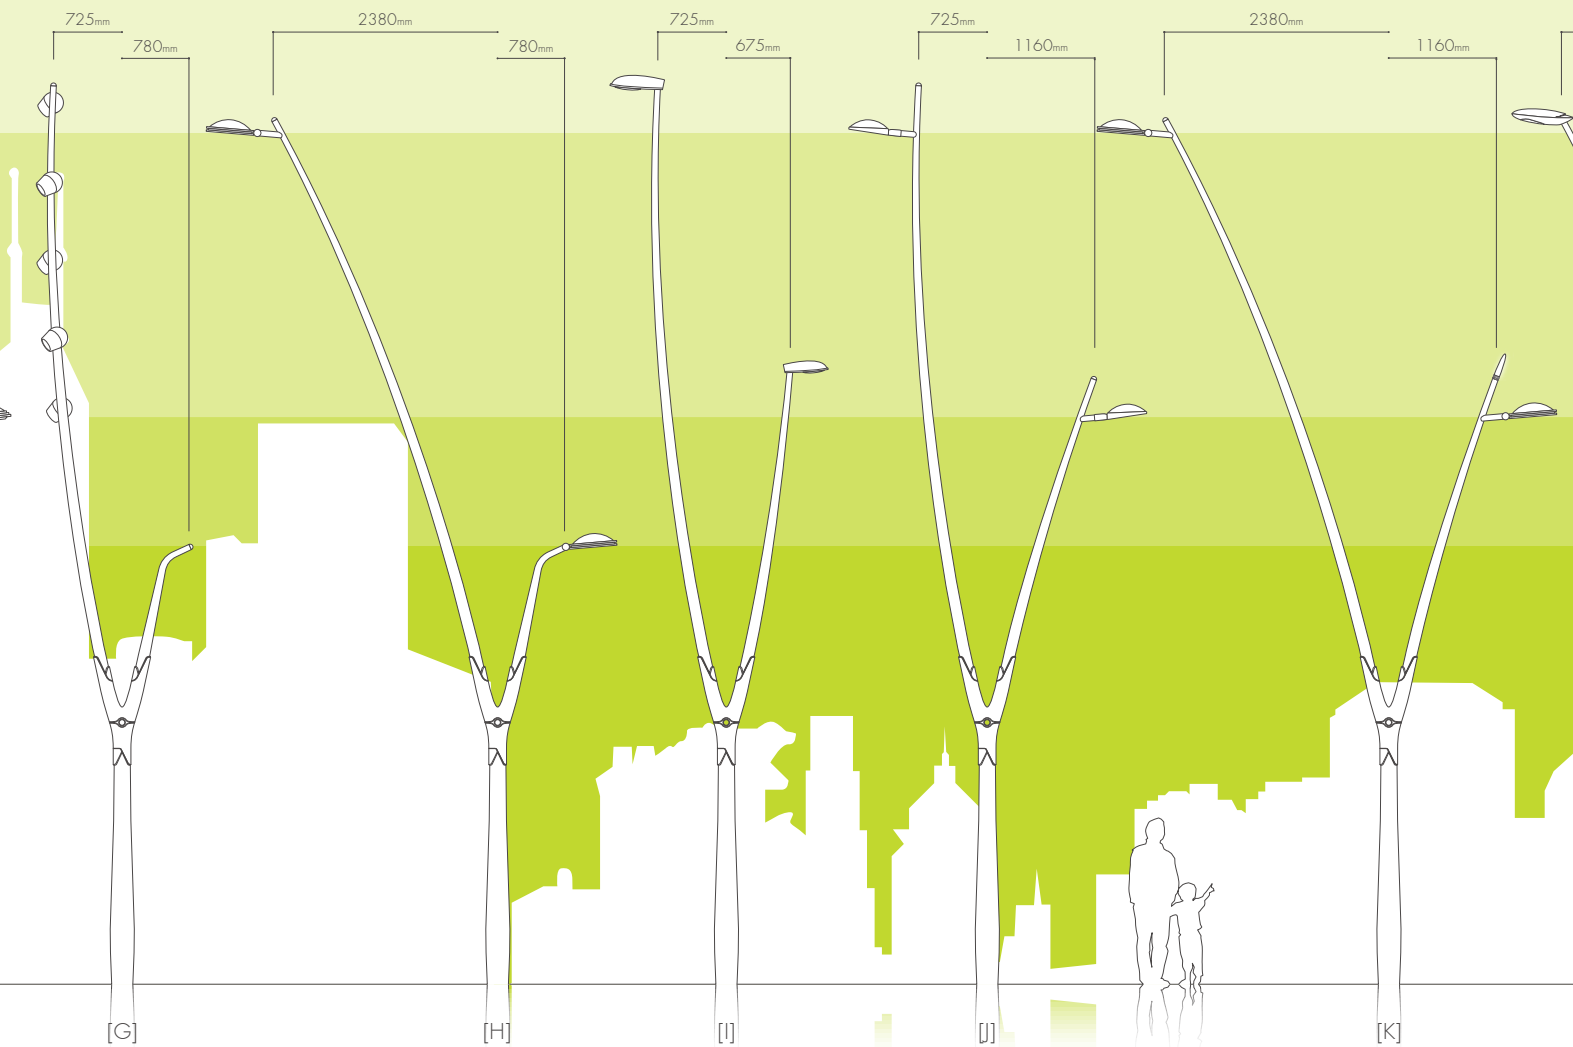

Sillem.....Nature Inspiration

Le «Noeud», coeur du concept de la gamme Sillem, lui confère une modularité naturellement urbaine.

Créez votre composition personnalisée «standard»...

The «Knot», the heart of the Sillem range, provides it with naturally urban modularity.

Create your «standard» customized combination...