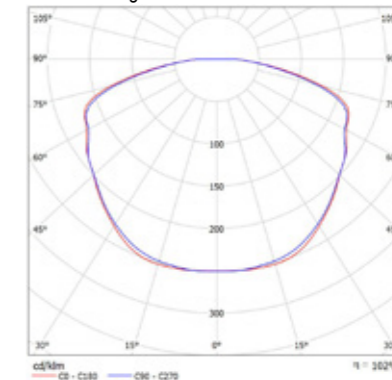

## Asymmetrical Lighting

Example for a 6m mast MODULE 180 7LED 1x23W  
Spacing 15m

MODULE 360 14LED 2x23W  
Emission of light 1

MODULE 360 14LED 2x15W  
Emission of light 1