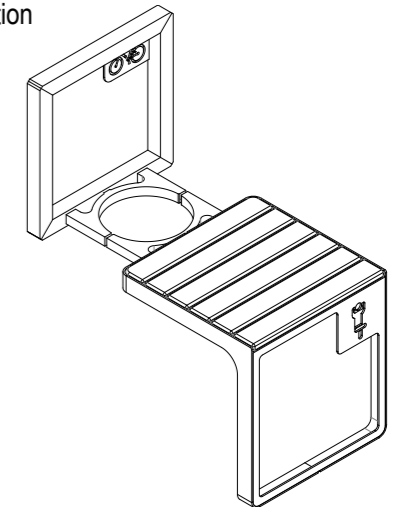

Smart Jalousie option

Seat & Bike fastener Option

Machine-welded structure with Wooden seat
Steerable and height-adjustable to adapt to the installation
configuration