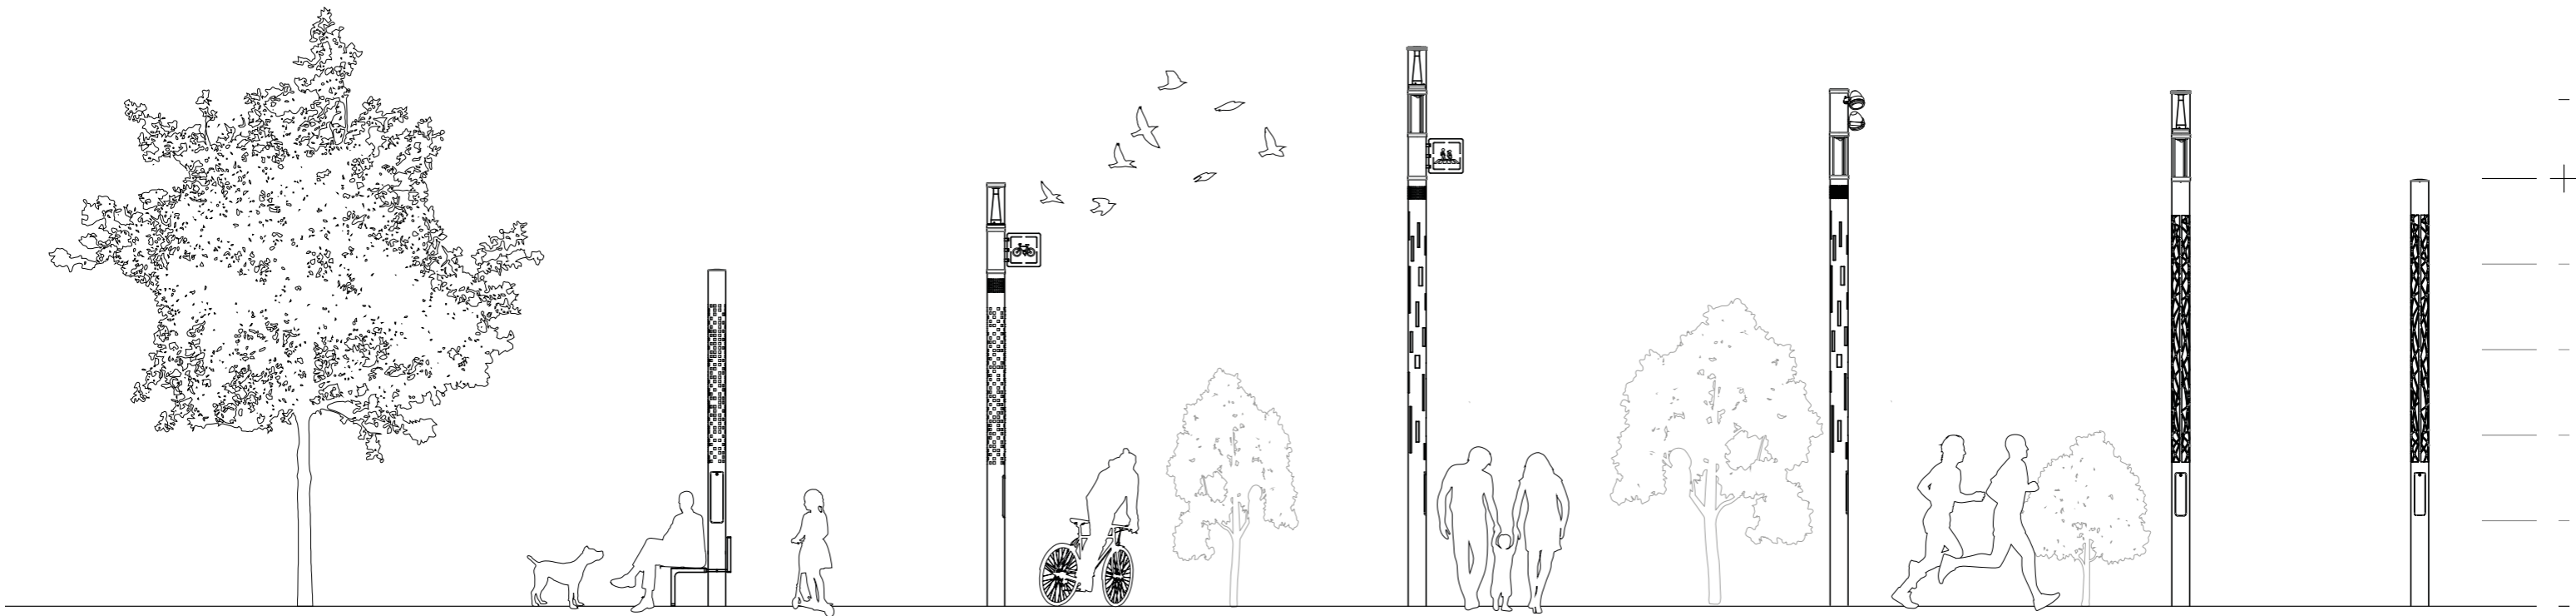

The basic version of the Smart Jalousie can receive up to 3 modules and integrate the sound and seating options on all configurations.