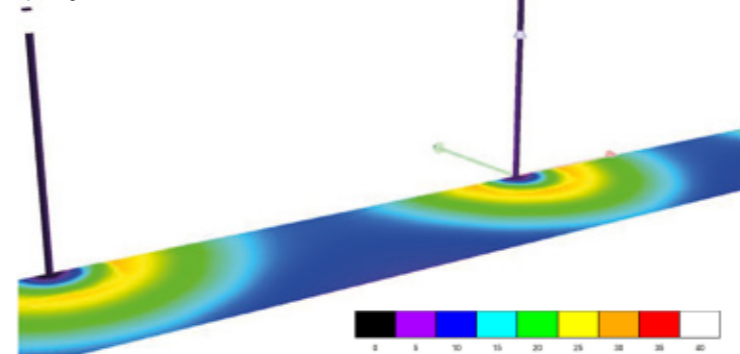

Asymmetrical Lighting

Example for a 6m mast MODULE 180 7LED 1x23W
Spacing 15m