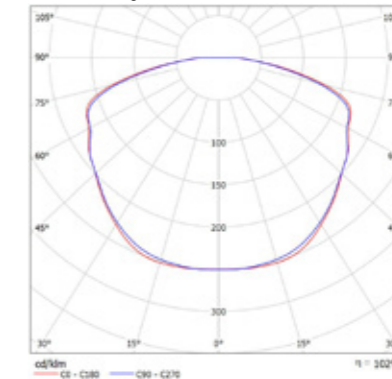

MODULE 360 14LED 2x23W
Emission of light 1

MODULE 360 14LED 2x15W
Emission of light 1