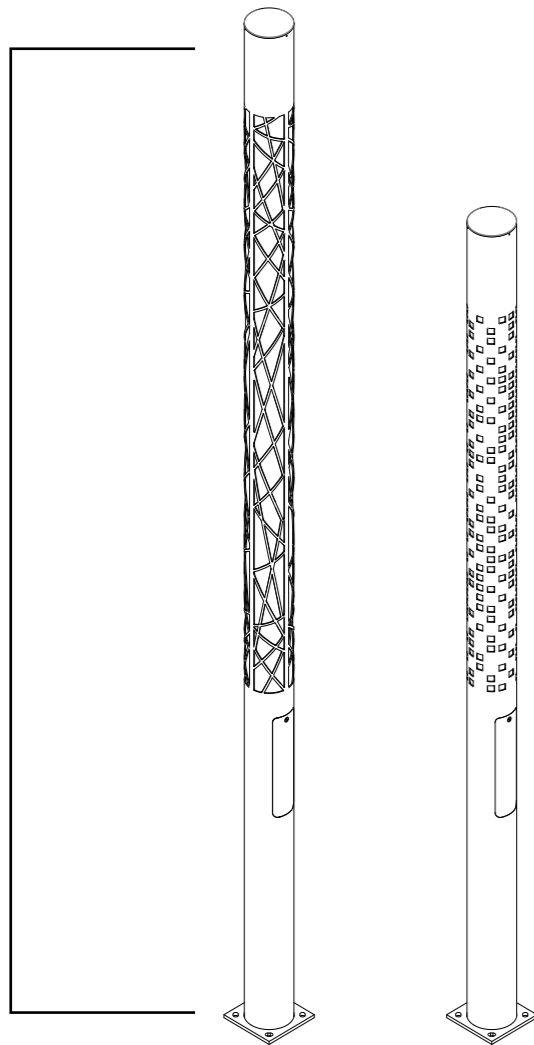

Smart Jalousie the basic version

Heights 4 & 5m
Diameter 210mm

Customizable laser cutouts with high precision for fine patterning and a wide range of possibilities.

LED RGBW or White 5000°K beaconing
Lifetime L70B10 at 30000H warranty 3 years
Power 40W/m 24 Vdc
IP65
Individual programming (or with connection upon request)

Power supply 185w 24Vdc IP67

Inspection door equipped with anti-theft magnetic lock Magnetik2