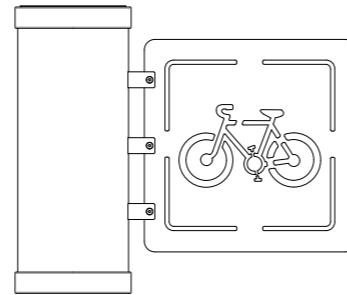

Smart Jalousie modules

Signage Module

500mm Extension
with road sign 400x400mm
Customizable with laser cutting or
adhesive deco