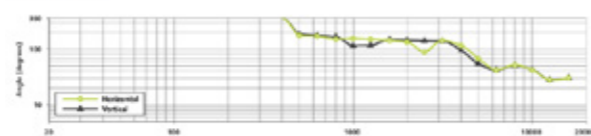

Smart option **Jalousie**

Loud Speaker **BOSE** Option

Integration of a loud speaker in the upper part of the column
Maximal graduable power from 5 to 40W
IP44
Warranty 2 years

Directivity Index and Q

Beamwidth

Smart modules **Jalousie**

Camera Module

360° fixed camera
Resolution 12 MPx/4K (4168x3062)
Illumination 0.3 Lux
True WDR
Vision distance at 15m
IP66 - IK10

360° mobile camera (with motorized varifocal lens)
Resolution 2 MPx (1920x1080)
eXtraLUX 0.004 Lux
True WDR
IPS maxi 60 images per seconde
IP67 - IK10 - NEMA 4X

Warranty 3 years