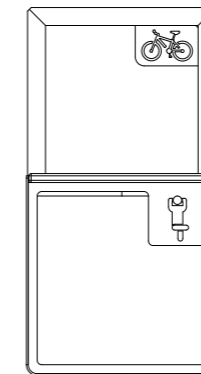

Smart Jalousie option

Seat & Bike fastener Option

Machine-welded structure with Wooden seat
Steerable and height-adjustable to adapt to the installation
configuration