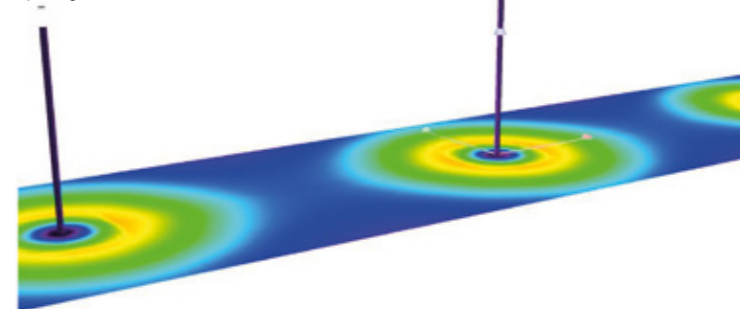

Symetrical Lighting

Example for a 6m mast MODULE 360 14LED 2x23W
Spacing 15m